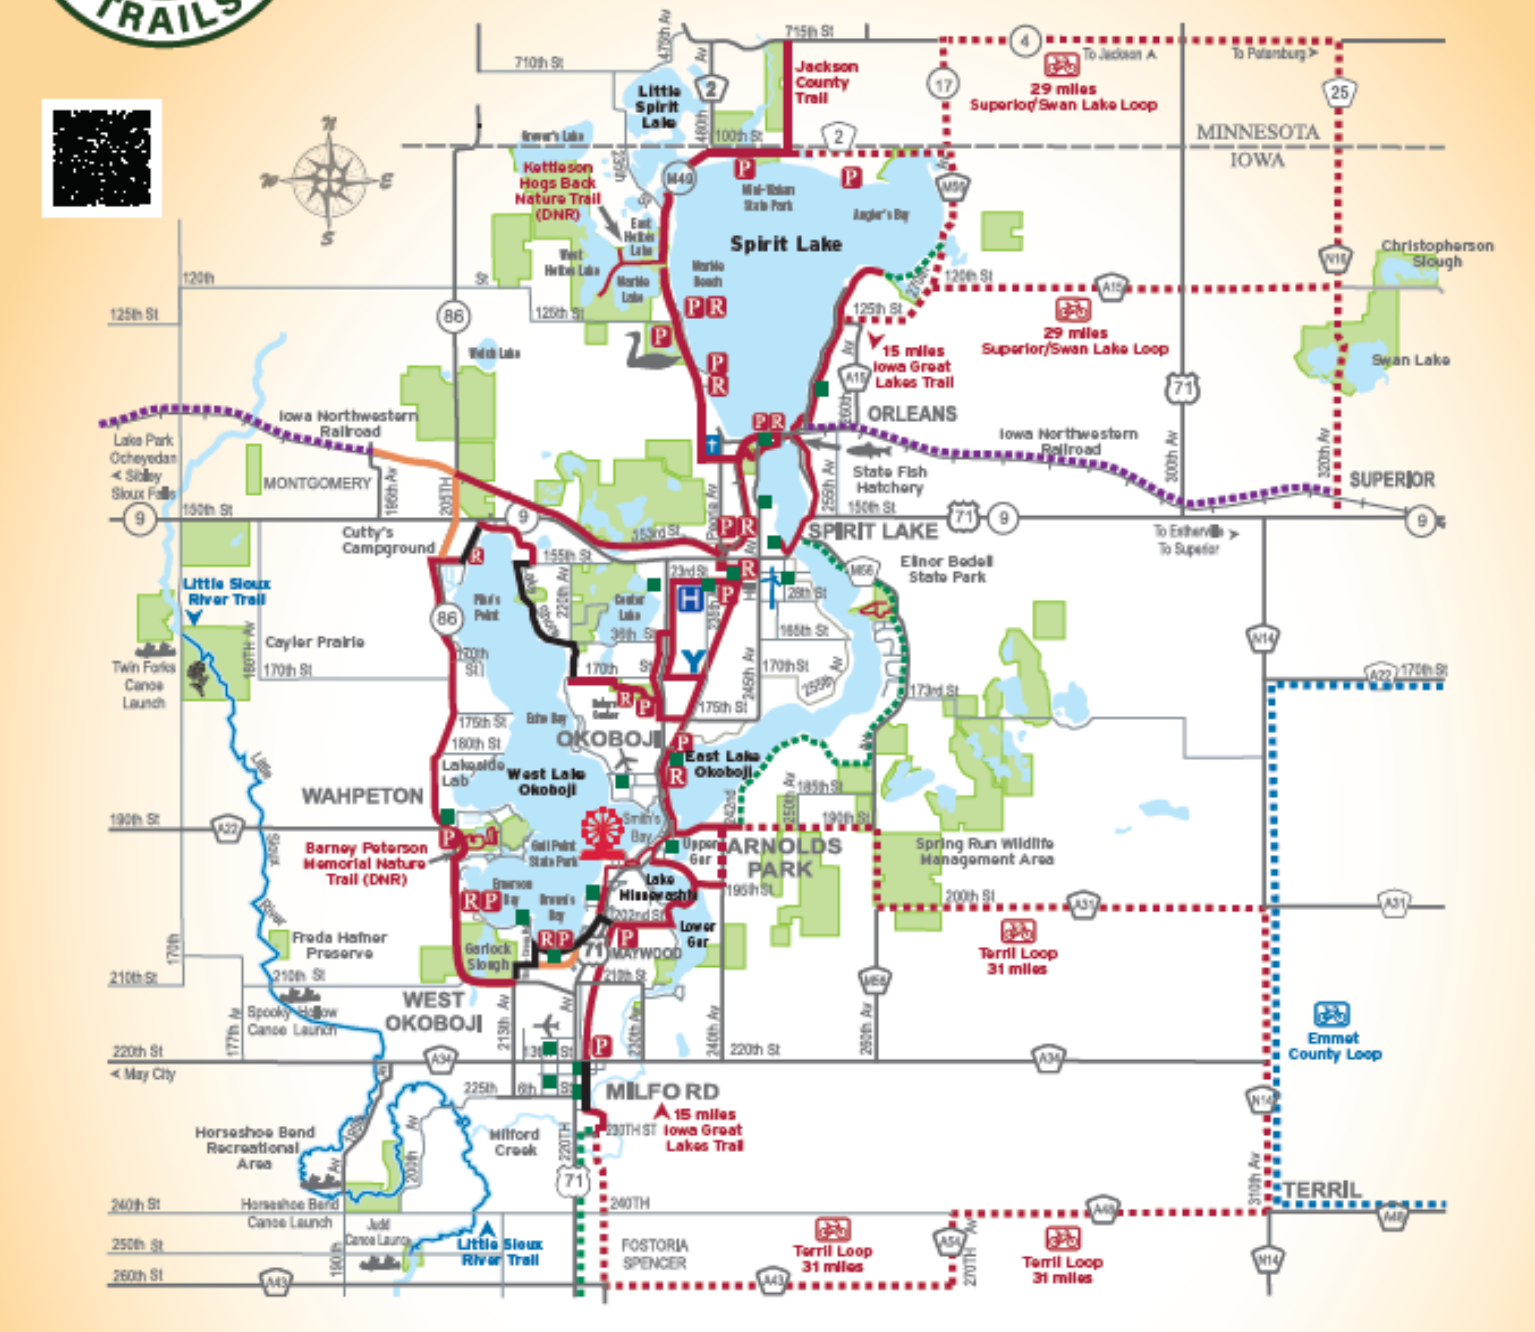

Dickinson County Recreational Trails

- MAP LEGEND**
- Existing Trail
 - Targeted Completion 2008
 - Completion 2009/10
 - Targeted Priority Routes
 - Bicycle Loop
 - Bicycle Loop Symbol
 - Parking Area
 - Restroom
 - Arnolds Park Amusement Park
 - Wildlife Management Area/Preserve
 - City Park
 - Trumpeter Swan Observation Area
 - Wind Generator
 - Canoe Launch
 - Lakes Regional Health Care
 - The YMCA
 - River With Canoe Route

2007 Dickinson County Trails Map

DICKINSON COUNTY RECREATIONAL TRAILS

- LEGEND**
- Existing Trail
 - Local Street Route
 - 2021 Trail Development
 - Bicycle Loop
 - Emmet County Bicycle Loop
 - Future Development
 - Rail Trail Tetanka Ska Trace (Future Development)
 - Parking Area
 - Restroom
 - Arnolds Park Amusement Park
 - Wildlife Management Area/Preserve
 - City Park
 - Trumpeter Swan Observation Area
 - Wind Generators
 - Canoe Launch
 - Lakes Regional Health Care
 - The YMCA
 - River With Canoe Route

2021 Dickinson County Trails Map