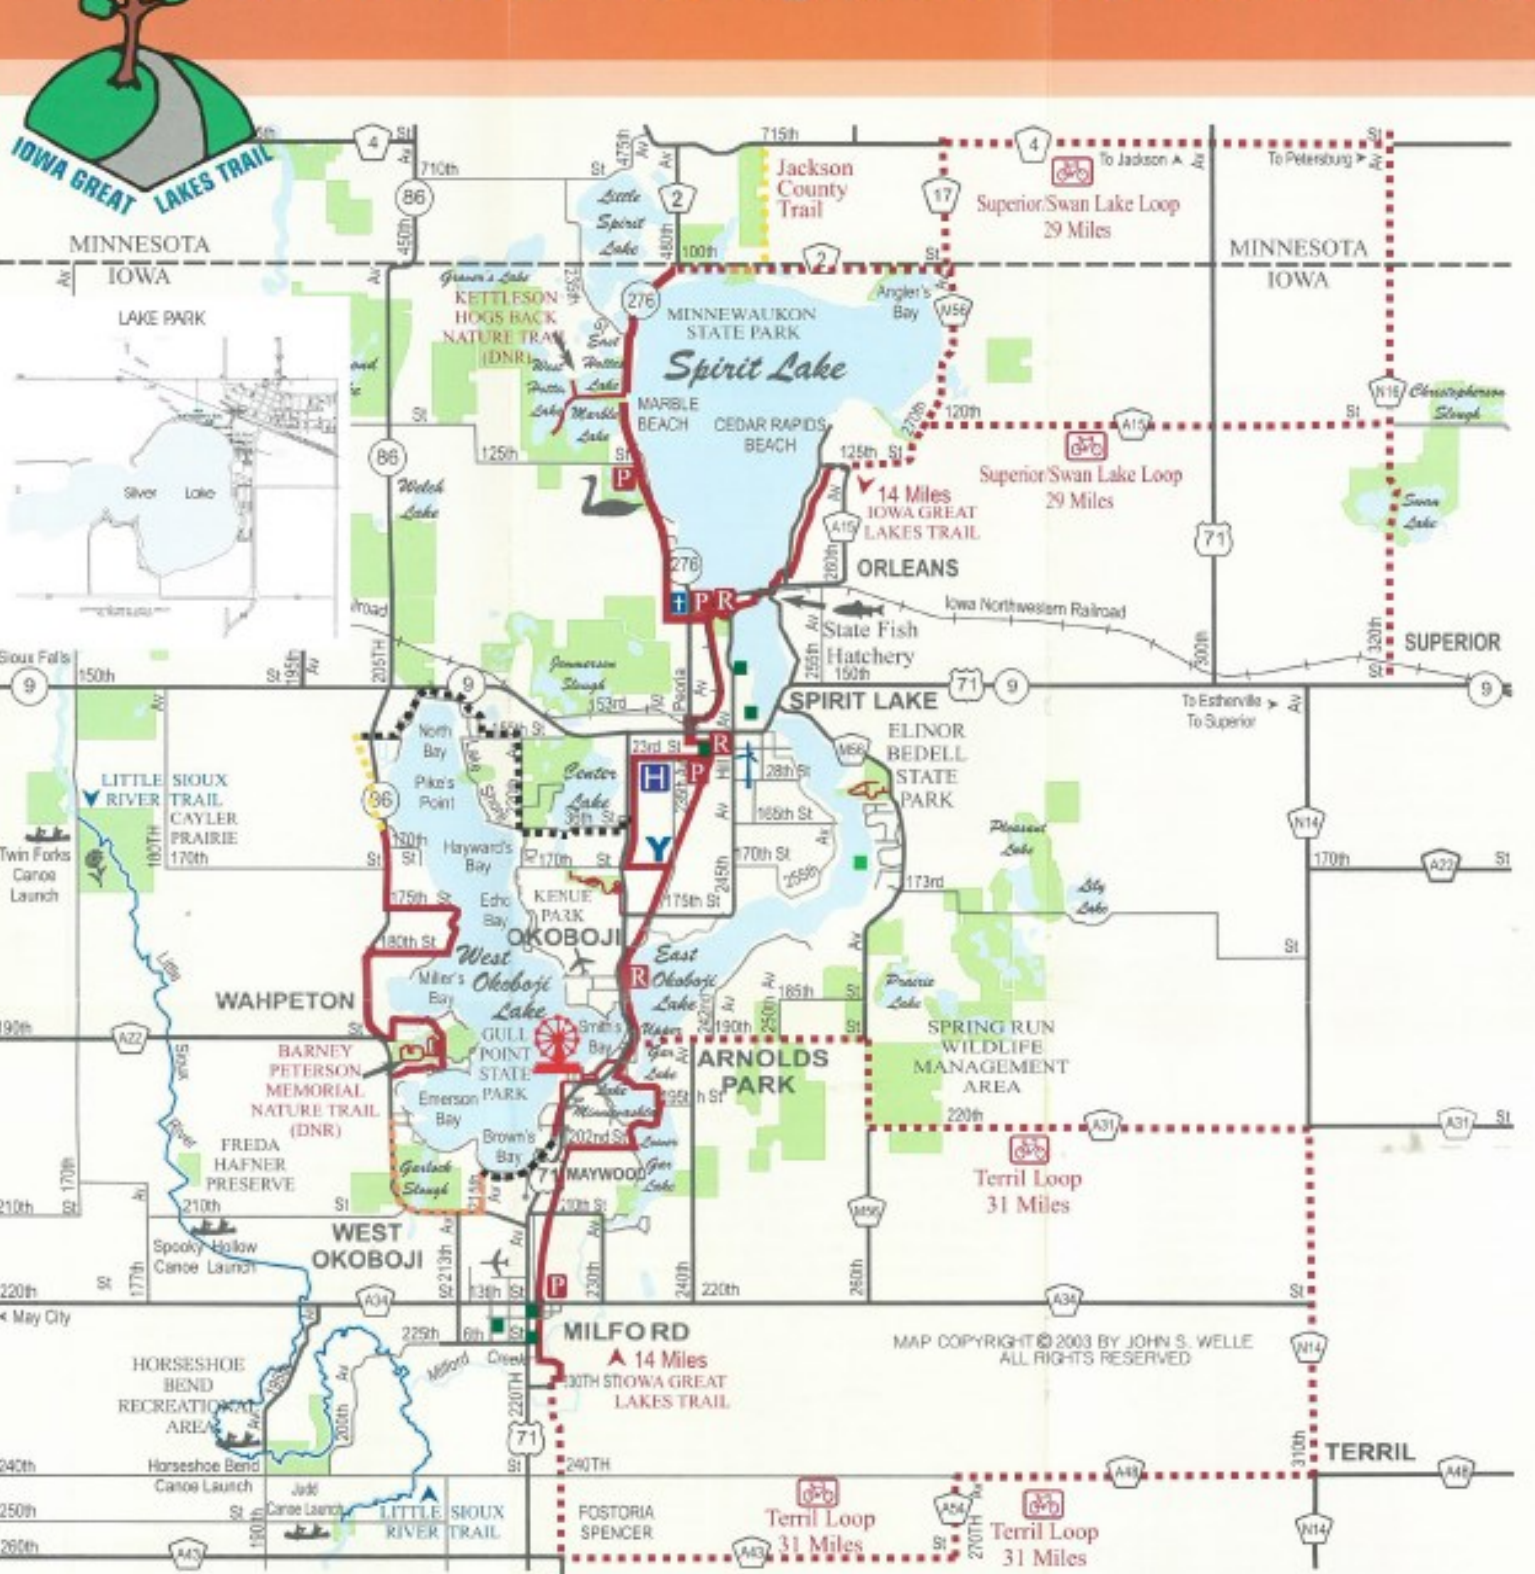

Dickinson County Recreational Trails

- MAP LEGEND**
- Existing Trail
 - Targeted Completion 2008
 - Completion 2009/10
 - Targeted Priority Routes
 - Bicycle Loop
 - Bicycle Loop Symbol
 - Parking Area
 - Restroom
 - Arnolds Park Amusement Park
 - Wildlife Management Area/Preserve
 - City Park
 - Trumpeter Swan Observation Area
 - Wind Generator
 - Canoe Launch
 - Lakes Regional Health Care
 - The YMCA
 - River With Canoe Route

2007 Dickinson County Trails Map

DICKINSON COUNTY RECREATIONAL TRAILS

- LEGEND**
- Existing Trail
 - Local Street Route
 - 2021 Trail Development
 - Bicycle Loop
 - Emmet County Bicycle Loop
 - Future Development
 - Rail Trail Tetanka Ska Trace (Future Development)
 - Parking Area
 - Restroom
 - Arnolds Park Amusement Park
 - Wildlife Management Area/Preserve
 - City Park
 - Trumpeter Swan Observation Area
 - Wind Generators
 - Canoe Launch
 - Lakes Regional Health Care
 - The YMCA
 - River With Canoe Route

2021 Dickinson County Trails Map